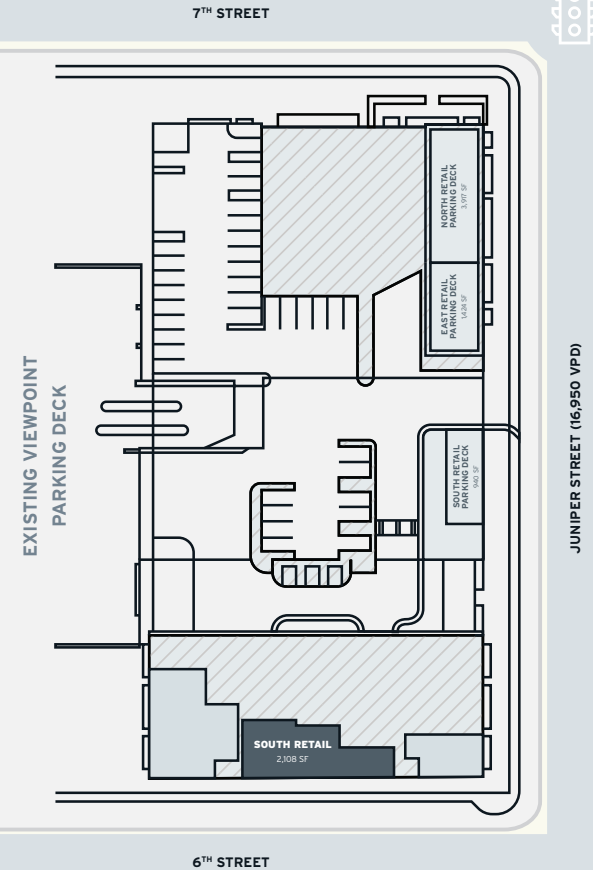

SKYHOUSE<sup>®</sup>  
SOUTH

100 6TH ST NE, ATLANTA, GA 30308

ESTD 2020

BRIDGER  
PROPERTIES

SINGLE VACANCY IN MIDTOWN  
PROMINENT LOCATION IN THE HEART OF MIDTOWN

# ABOUT

- 2,108 of second gen retail space available
- Validated parking
- Near Piedmont Park, very walkable, dense area
- 6.1 million visitors per year in the Midtown area
- 711, 620 5-mile daytime population

VIDEO  
WALKTHROUGH

SKYHOUSE  
SOUTH