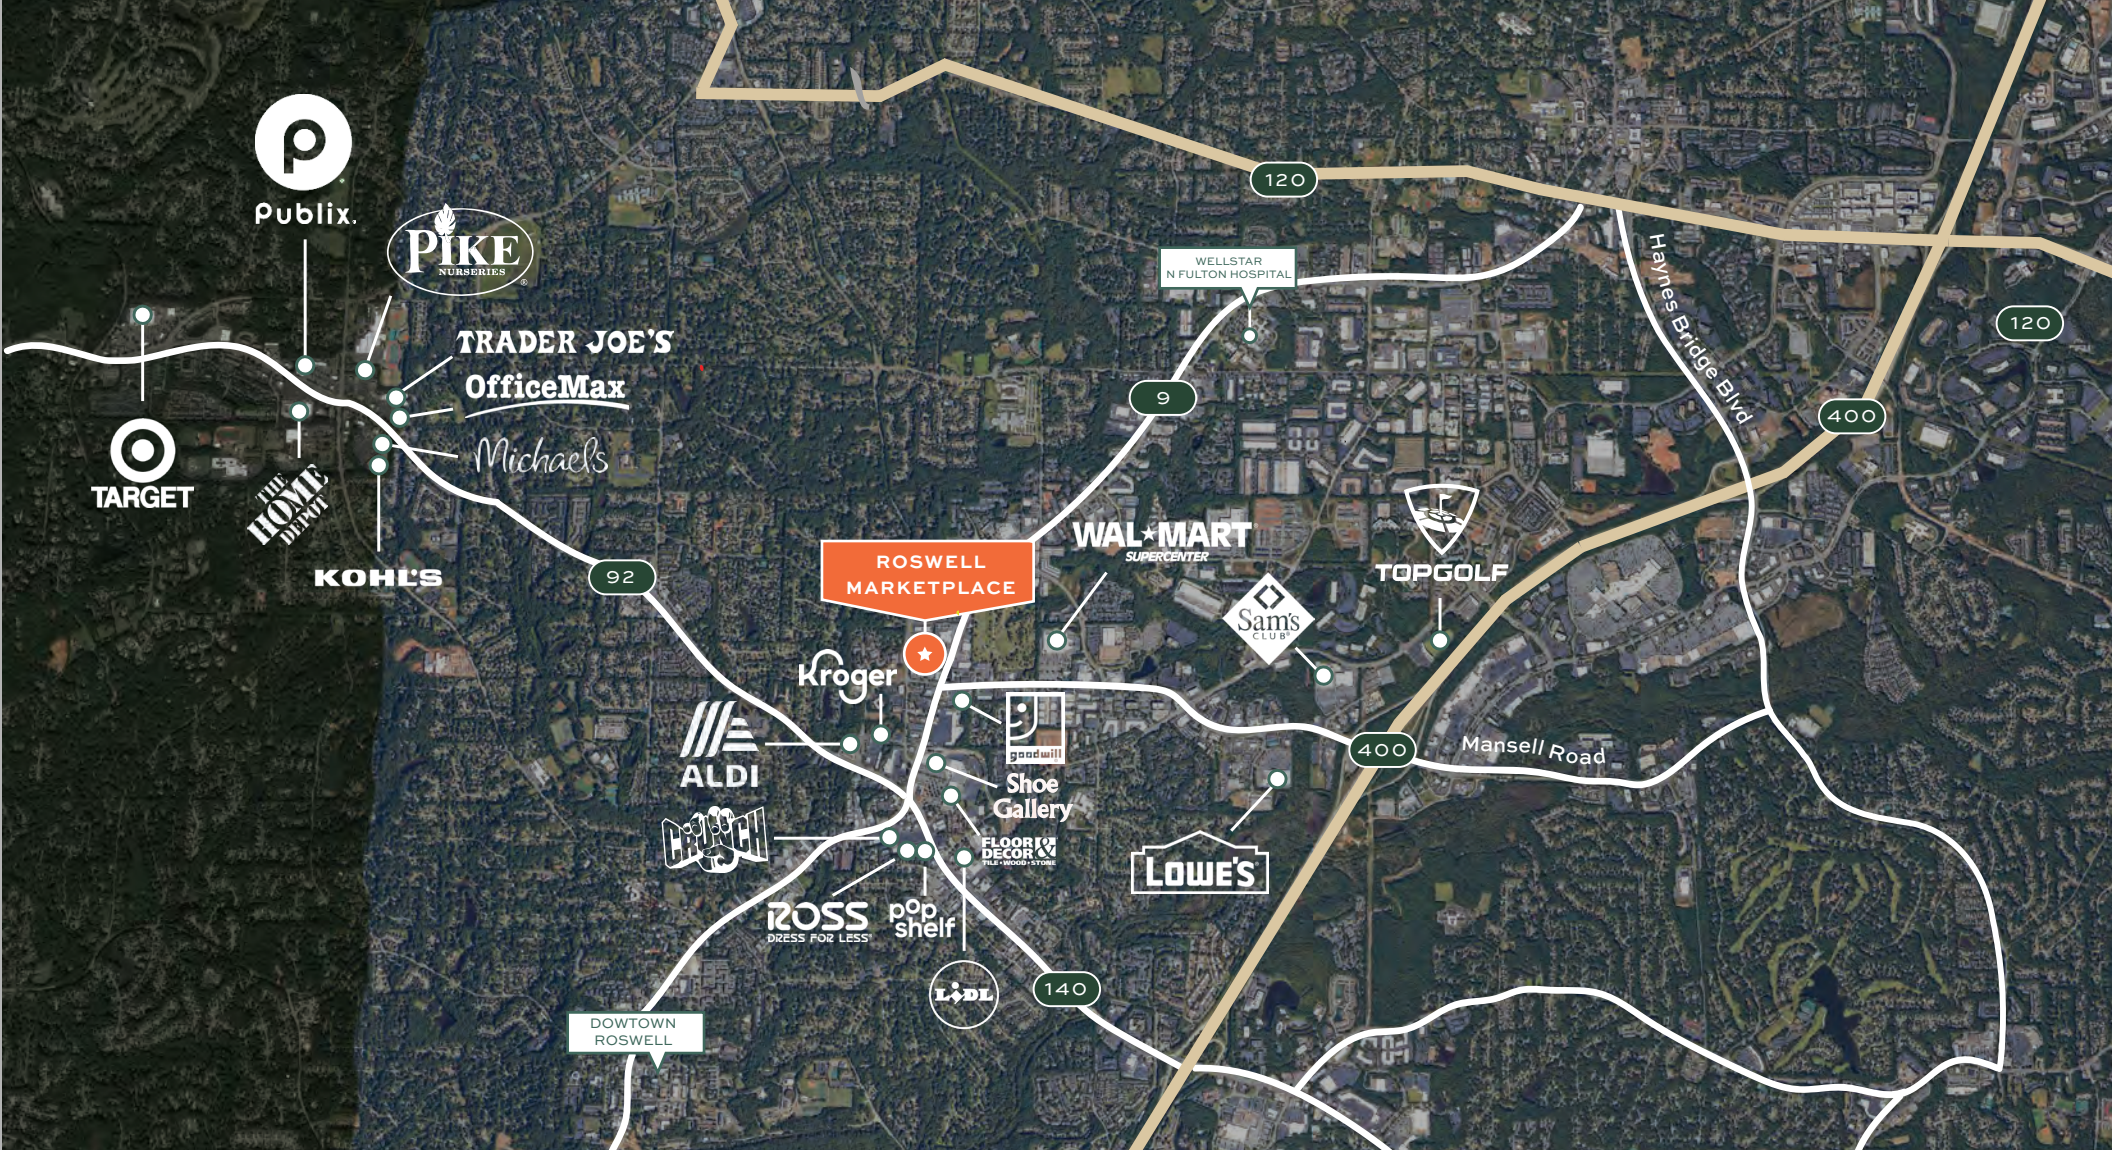

T Mobile

MANSELL ROAD

36,000 VPD

ROSWELL MARKET PLACE

Site Plan

UNIT	TENANT	SF
160-162	Parisian Spa & Nails	6,053
168	Premier Fitness Source	3,652
172	Your Serve Tennis	2,000
176	Result Phisiotherapy	3,000
180	Sage Dental	3,200
182	H & R Block	1,750
184	The Colorstones	867
188	Cigar Merchant	1,690
192	Geico Insurance Company	1,809
196	Tin Drum	1,978
198	Connect Hearing	1,320
200	Roswell Barber Shop	943

UNIT	TENANT	SF
300	Tropical Smoothie	2,227
304	Sprint	1,230
308	Bye Bye Hair	812
312	Starbucks	2,500
400-402	13 Hub Lane	4,800
402 w	13 Hub Lane Warehouse	4,780
404	13 Hub Lane	2,917
410	Sprouts Farmers Market	27,016
501	Another Broken Egg	3,574
502	AVAILABLE	3,582