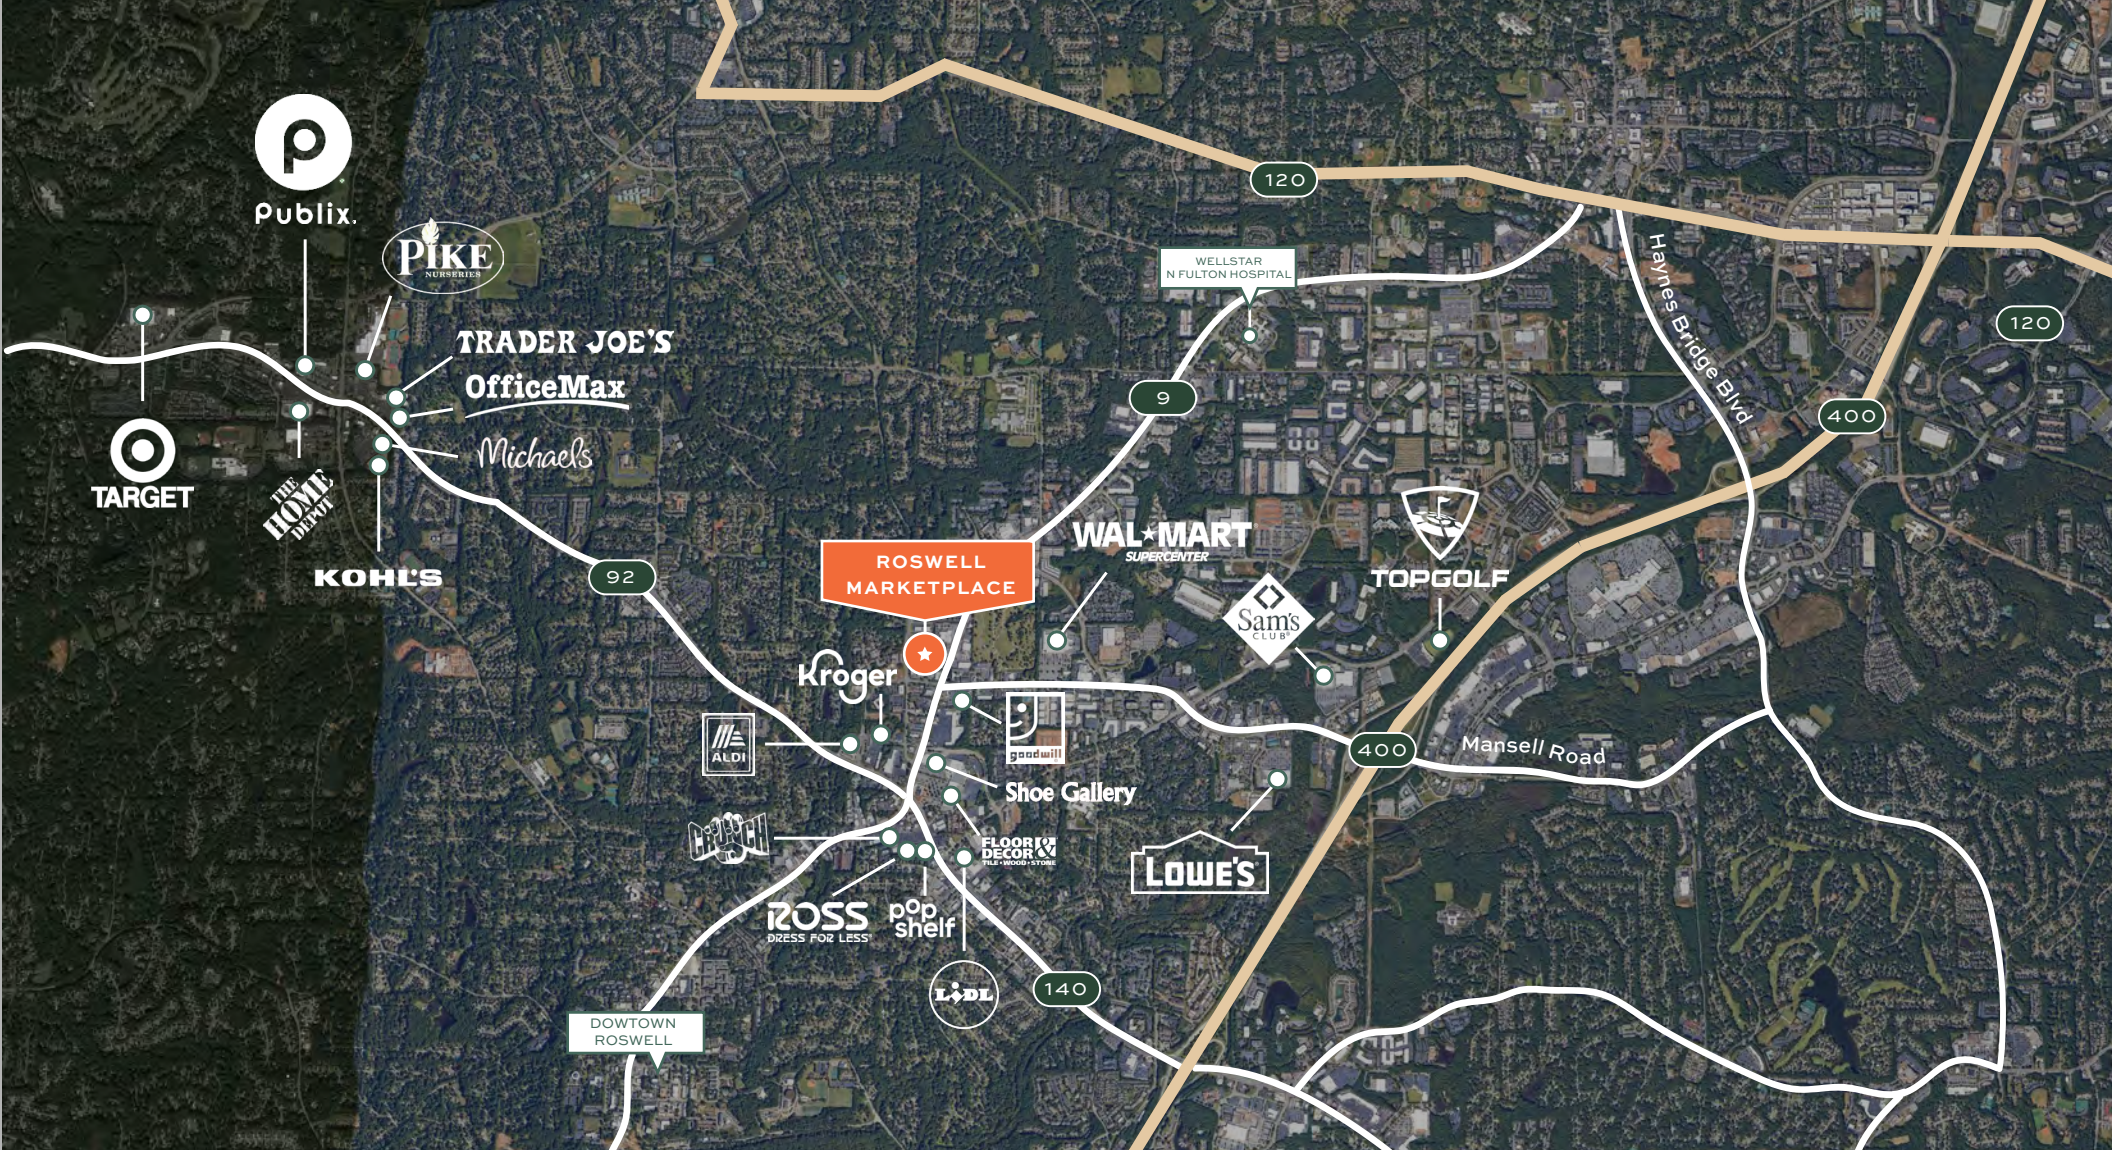

36,000 VPD

ROSWELL MARKET PLACE

Site Plan

UNIT	TENANT	SF
160-162	Parisian Spa & Nails	6,053
168	Premier Fitness Source	3,652
172	Your Serve Tennis	2,000
176	Result Phisiotherapy	3,000
180	Sage Dental	3,200
182	H & R Block	1,750
184	The Colorstones	867
188	Cigar Merchant	1,690
192	Geico Insurance Company	1,809
196	Tin Drum	1,978
198	Connect Hearing	1,320
200	Roswell Barber Shop	943

UNIT	TENANT	SF
300	Tropical Smoothie	2,227
304	Sprint	1,230
308	Bye Bye Hair	812
312	Starbucks	2,500
400-402	13 Hub Lane	4,800
402 w	13 Hub Lane Warehouse	4,780
404	13 Hub Lane	2,917
410	Sprouts Farmers Market	27,016
501	Another Broken Egg	3,574
502	Bad Daddy's Burger Bar	3,582